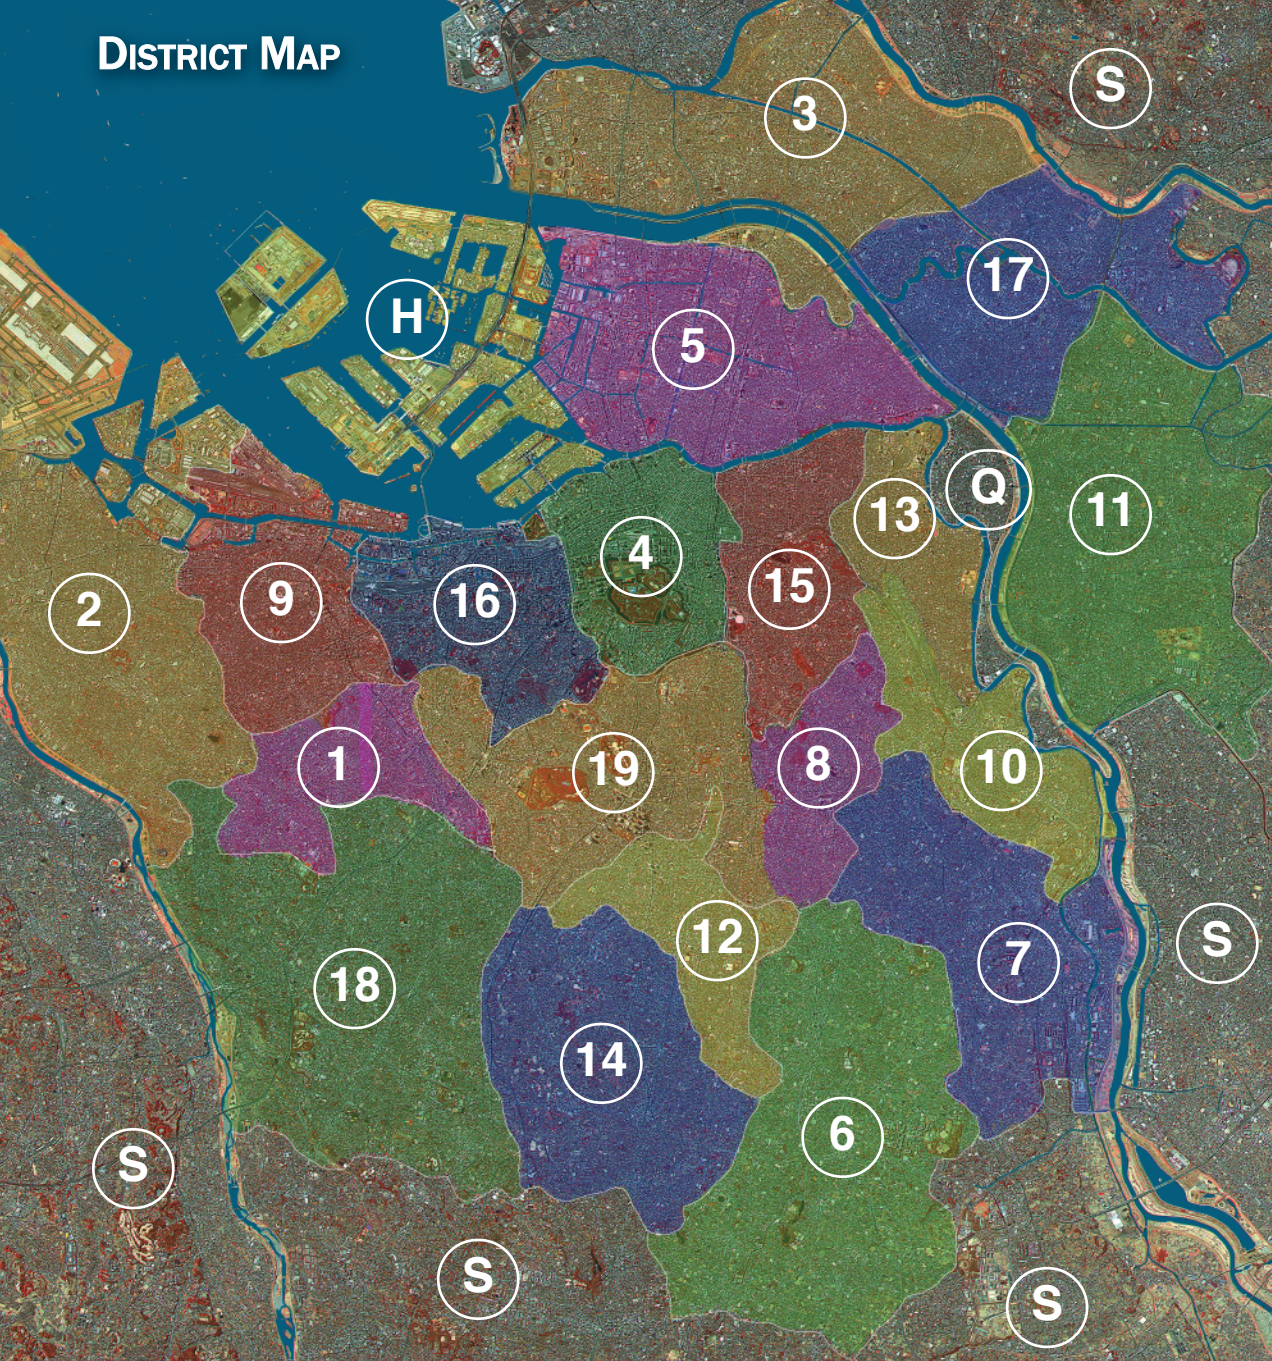

DISTRICT MAP

- 1. Asheland
- 2. Belmont
- 3. Chao
- 4. City Central
- 5. Fairfax
- 6. Farmington
- 7. Fresnillo
- 8. Globex
- 9. Greenwich
- 10. Helfield

- 11. Idlewild
- 12. Madison
- 13. Romero Park
- 14. Salisbury
- 15. Surya
- 16. Towers
- 17. Union Heights
- 18. Woodlawn
- 19. Yoroshiku

- H. Hydon Islands (see 5)
- S. Suburbs & Slumburbs
- Q. Quarantine Zone (see 13)

Figure 5.1: District Map